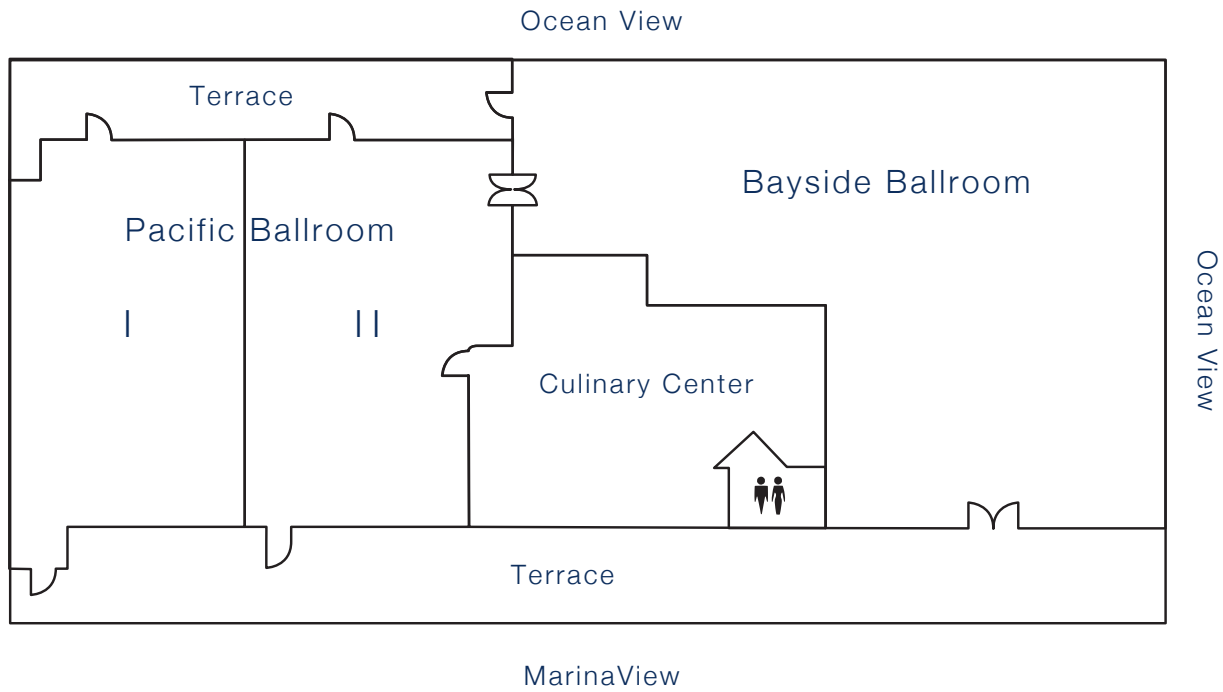

# BAYSIDE BALLROOM & PACIFIC BALLROOM

Function Room	Dimensions	Sq Ft	Banquet	Reception	Classroom	Theatre	Conference	U-Shape
Bayside Ballroom	74' x 69'	3,500	280	300	150	300	60	50
Pacific Ballroom	49' x 65'	2,205	180	250	130	130	60	50
Pacific I	23' x 45'	1,035	80	100	50	50	40	30
Pacific II	26' x 45'	1,170	90	100	50	50	40	30

Capacities of the rooms may vary depending on function and set-up.